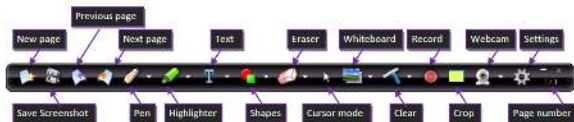

LITECART™ MOBILE CART

Mobile Cart with Shelf, Basket and
4-Outlet Plug Strip

LITEMOUNT™ WALL MOUNT

Tilting Wall Mount with Post-
Installation Leveling

	50"	55"	65"	80"
Resolution	3840 x 2160 (4K)	3840 x 2160 (4K)	3840 x 2160 (4K)	3840 x 2160 (4K)
Refresh Rate	60Hz	60Hz	60Hz	60Hz
Brightness	400cd/m2	400cd/m2	400cd/m2	400cd/m2
Light Source	LED	LED	LED	LED
Estimated Minimum Lifespan	50,000 hours	50,000 hours	50,000 hours	50,000 hours
Input Connections	HDMI3, DisplayPort, VGA, 3.5mm PC Audio, RCA Composite, RCA Composite, Microphone Input, RS232	HDMI3, DisplayPort, VGA, 3.5mm PC Audio, RCA Composite, RCA Composite, Microphone Input, RS232	HDMI3, DisplayPort, VGA, 3.5mm PC Audio, RCA Composite, RCA Composite, Microphone Input, RS232	HDMI3, DisplayPort, VGA, 3.5mm PC Audio, RCA Composite, RCA Composite, Microphone Input, RS232
Output Connections	HDMI, RCA Composite, SPDIF	HDMI, RCA Composite, SPDIF	HDMI, RCA Composite, SPDIF	HDMI, RCA Composite, SPDIF
Networking	Ethernet x2	Ethernet x2	Ethernet x2	Ethernet x2
PC / Android USB	2 x USB-A	2 x USB-A	2 x USB-A	2 x USB-A
Viewing Angle	178 degree(H) / 178 degree(V)	178 degree(H) / 178 degree(V)	178 degree(H) / 178 degree(V)	178 degree(H) / 178 degree(V)
Android CPU	ARM A73+A53 Quad Core - 1.5 GHz	ARM A73+A53 Quad Core - 1.5 GHz	ARM A73+A53 Quad Core - 1.5 GHz	ARM A73+A53 Quad Core - 1.5 GHz
GPU	Mali-G51	Mali-G51	Mali-G51	Mali-G51
Memory (RAM)	3 GB DDR4	3 GB DDR4	3 GB DDR4	3 GB DDR4
Internal Storage Capacity	16 GB	16 GB	16 GB	16 GB
System Version	Android 8.0	Android 8.0	Android 8.0	Android 8.0
Android Connections	2 x USB 3.0	2 x USB 3.0	2 x USB 3.0	2 x USB 3.0
Max Wall	< 200 W	< 200 W	< 200 W	< 200 W
Standby Power Consumption	< 0.5 W	< 0.5 W	< 0.5 W	< 0.5 W
AC Input	120 V/6A	120 V/6A	120 V/6A	120 V/6A
Net Weight	88 lbs	89 lbs	130 lbs	170 lbs
Gross Weight	103 lbs	118 lbs	163 lbs	207 lbs
Unit Size (WxHxD)	31 1/16" x 31 1/16" x 1 13/16"	36 5/8" x 36 1/4" x 3 1/2"	49 3/4" x 69 3/8" x 4 1/8"	65 1/2" x 79 3/8" x 4 3/8"
Color	Black	Black	Black	Black
Wall Mounting	4 - M8 screw hole 600mm x 400mm	4 - M8 screw hole 600mm x 400mm	4 - M8 screw hole 600mm x 400mm	4 - M8 screw hole 700mm x 400mm
Speakers	2 x 15 Watts	2 x 15 Watts	2 x 15 Watts	2 x 10 Watts
Touchscreen Type	Active IR Touch (20 Points)	Active IR Touch (20 Points)	Active IR Touch (20 Points)	Active IR Touch (20 Points)
Glass	4mm Tempered Anti-Glare Glass	4mm Tempered Anti-Glare Glass	4mm Tempered Anti-Glare Glass	4mm Tempered Anti-Glare Glass
Touch Connection	2 x USB-B	2 x USB-B	2 x USB-B	2 x USB-B
Supported Operating Systems	Windows 7/Windows 8/Windows 8.1/Windows 10/Linux/Android OS /X /Android/ Chrome OS /IOS	Windows 7/Windows 8/Windows 8.1/Windows 10/Linux/Android OS /X /Android/ Chrome OS /IOS	Windows 7/Windows 8/Windows 8.1/Windows 10/Linux/Android OS /X /Android/ Chrome OS /IOS	Windows 7/Windows 8/Windows 8.1/Windows 10/Linux/Android OS /X /Android/ Chrome OS /IOS