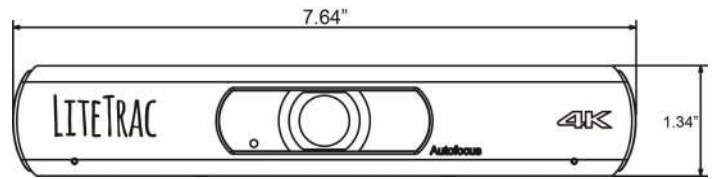

LITETRAC™

4K Ultra HD ePTZ Camera

With Facial Detection Auto-Tracking

- **4K Ultra High Definition**—Up to 4K@30fps image output. Backward compatible with 1080P, 720P video resolutions.
- **USB 3.0**—One USB 3.0 interface for the power supply, video output and audio output.
- **Wide-Angle Distortion Free Lens**—Field of View up to 120°
- **Built-in Microphone Array**—Range of up to 35 Feet and implements noise suppression technologies to filter out unwanted sound.
- **Built for Low Light**—Implements noise reduction technologies that produce a clean and clear picture even in ultra-low light conditions.

Technical Information

Operating Systems Supported	Windows / Mac OS / Linux / Android
Built-in Microphone Range	Up to 35 Feet
USB Connection	1 x USB 3.0: Type B, Female
USB Protocol	UVC 1.1
UVC PTZ	Supported (ePTZ)
Input Voltage	5V (USB Power Supply)
Size	7.64" x 1.34" x 1.65" (without bracket)
Net Weight	12 oz.
Power Consumption	3W
Camera Sensor	1/2.5", CMOS, Effective Pixel: 8.25M
Scanning Mode	Progressive
Lens Mount	M12
Lens	Lens Focus: f=2.8mm, Wide Angle: 120°
Shutter	1/30s ~ 1/10000s
Minimal Illumination	0.5 Lux @ (F1.8, AGC ON)
White Balance	Auto, Indoor, Outdoor, One Push, Manual, VAR
Digital Noise Reduction	2D, 3D Digital Noise Reduction
Backlight Compensation	Supported
Color/Compression	YUY2/MJPEG/H.264