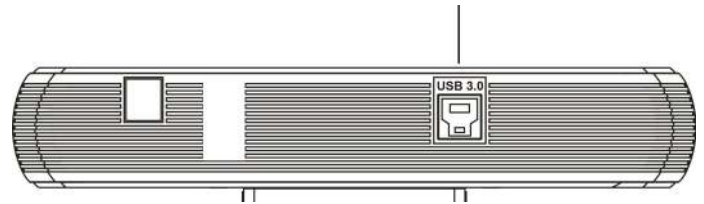

LITETRAC™

4K Ultra HD ePTZ Camera

With Facial Detection Auto-Tracking

- **4K Ultra High Definition**—Up to 4K@30fps image output. Backward compatible with 1080P, 720P video resolutions.
- **USB 3.0**—One USB 3.0 interface for the power supply, video output and audio output.
- **Wide-Angle Distortion Free Lens**—Field of View up to 120°
- **Built-in Microphone Array**—Range of up to 35 Feet and implements noise suppression technologies to filter out unwanted sound.
- **Built for Low Light**—Implements noise reduction technologies that produce a clean and clear picture even in ultra-low light conditions.

Technical Information

Operating Systems Supported	Windows / Mac OS / Linux / Android
Built-in Microphone Range	Up to 35 Feet
USB Connection	1 x USB 3.0: Type B, Female
USB Protocol	UVC 1.1
UVC PTZ	Supported (ePTZ)
Input Voltage	5V (USB Power Supply)
Size	7.64" x 1.34" x 1.65" (without bracket)
Net Weight	12 oz.
Power Consumption	3W
Camera Sensor	1/2.5", CMOS, Effective Pixel: 8.25M
Scanning Mode	Progressive
Lens Mount	M12
Lens	Lens Focus: f=2.8mm, Wide Angle: 120°
Shutter	1/30s ~ 1/10000s
Minimal Illumination	0.5 Lux @ (F1.8, AGC ON)
White Balance	Auto, Indoor, Outdoor, One Push, Manual, VAR
Digital Noise Reduction	2D, 3D Digital Noise Reduction
Backlight Compensation	Supported
Color/Compression	YUY2/MJPEG/H.264